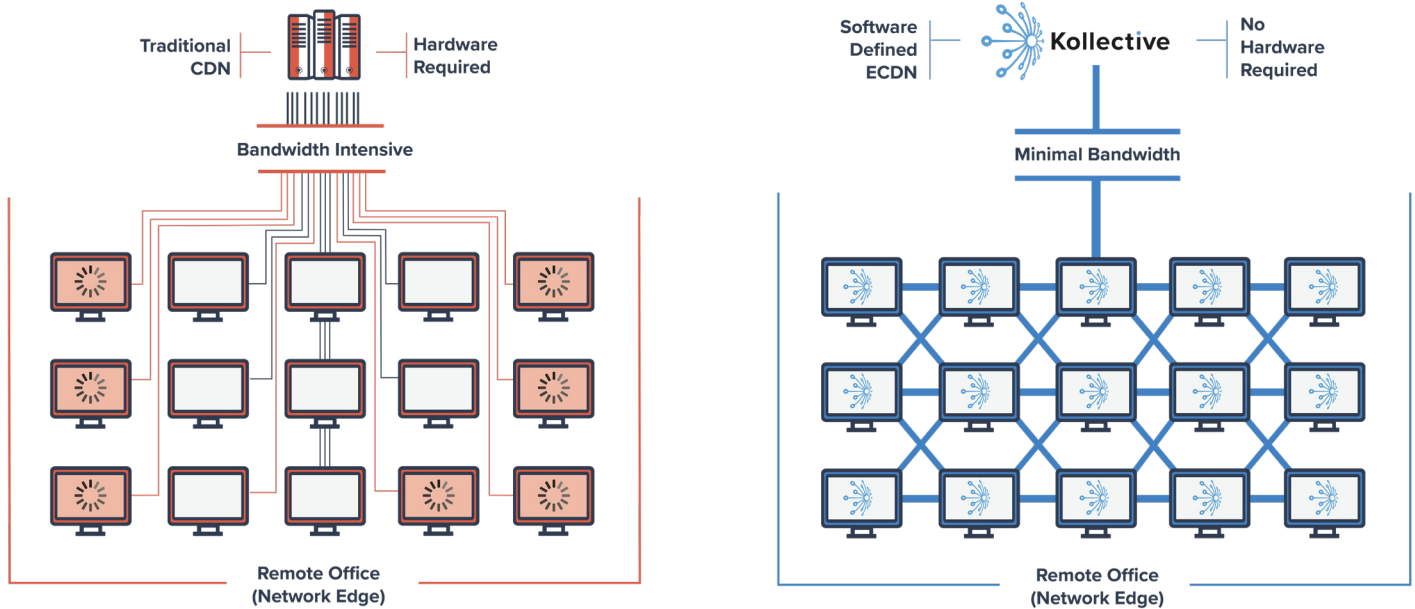

## Live Video

Live video is a valuable tool for communicating with and engaging your globally distributed workforce, but not all offices have the bandwidth to reliably deliver a high-quality event. Kollective delivers live video to all employees, regardless of their location. Our cloud-native enterprise content delivery network (ECDN) leverages the infrastructure you have today to scale live video to the network edge – no hardware required.

## Video On-Demand

Video views don't stop when a live event ends. Whether it's important onboarding materials, department trainings or an announcement from your executive team, it's critical to make high-quality video accessible to your employees, regardless of when or where they consume content. Kollective reduces the bandwidth needed to stream video on demand (VOD), ensuring seamless distribution and an engaged workforce.

### How Kollective Scales Video Distribution

Kollective uses smart peering technology to deliver live and on-demand video behind the corporate firewall. Peering reduces up to 99% of the bandwidth needed for video distribution, providing you confidence your network has the capacity to stream video at scale.

## Global Video Distribution

With Kollective, distributing video content to remote and low-bandwidth offices or behind the Great Firewall of China is no longer a challenge. Our enterprise video platform ensures easy and reliable reach to tens of thousands of employees simultaneously, without crashing your network.