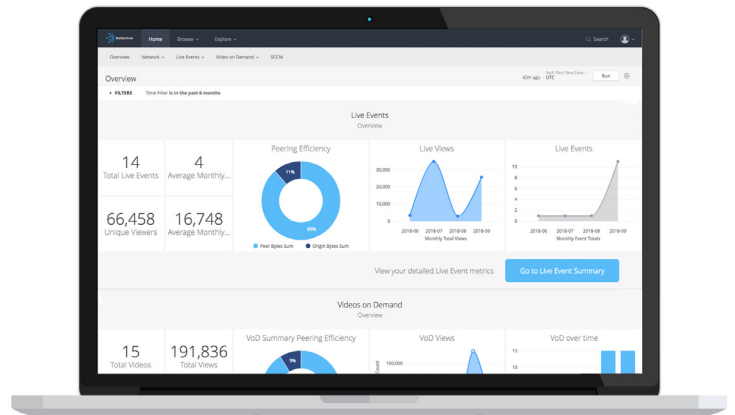

## Live Video

Live video is a valuable tool for communicating with and engaging your globally distributed workforce, but not all offices have the bandwidth to reliably deliver a high-quality event. Kollective delivers live video to all employees, regardless of their location. Our cloud-native enterprise content delivery network (ECDN) leverages the infrastructure you have today to scale live video to the network edge – no hardware required.

### How Kollective Scales Video Distribution

Kollective uses smart peering technology to deliver live and on-demand video behind the corporate firewall. Peering reduces up to 99% of the bandwidth needed for video distribution, providing you confidence your network has the capacity to stream video at scale.

## Easily Understand Network and Video Performance

Make smarter event and network performance decisions with insights from Kollective IQ Analytics. Whether you are an event producer, communications manager or network administrator, we've designed a workflow that simplifies data exploration and surfaces the metrics most important to your role.